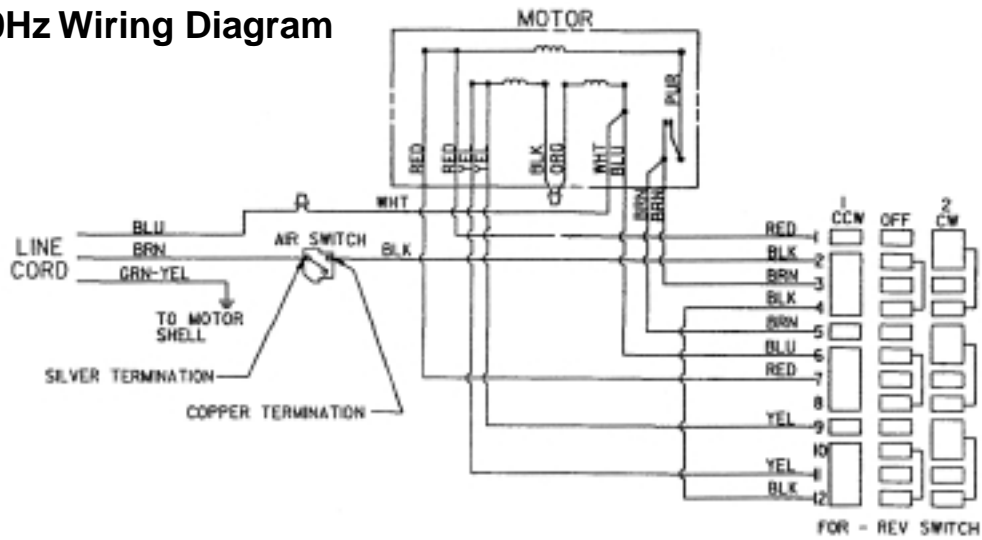

220/240V 50Hz Wiring Diagram