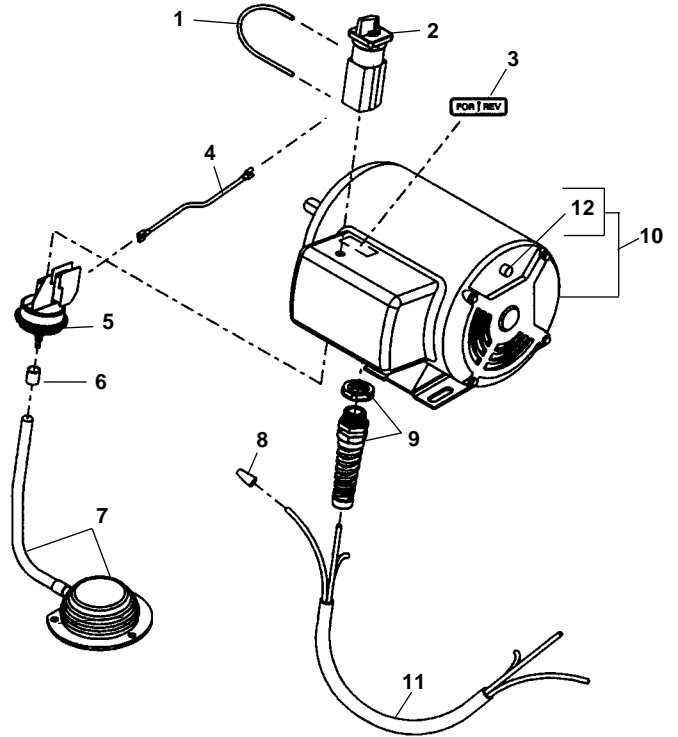

Electrical Components Europe & Australia

NOTE: Order parts by Catalog Number Only.
DO NOT order by Reference Number.

Ref. No.	Catalog No.	Description
1	44882	Jumper Wire Assembly
2	44862	Switch
3	23687	FOR/REV Label
4	44877	Lead Wire Assembly
5	32992	Air Switch
6	35142	Hose Clamp
7	37967	Foot Switch Assembly
8	44635	Wire Nut
9	27187	Strain Relief
10	44712	110/220/240V 50Hz Motor Assy.
11	39562	220V Power Cord (Europe)
	44512	240V Power Cord (Australia)
12	67417	Thermal Overload