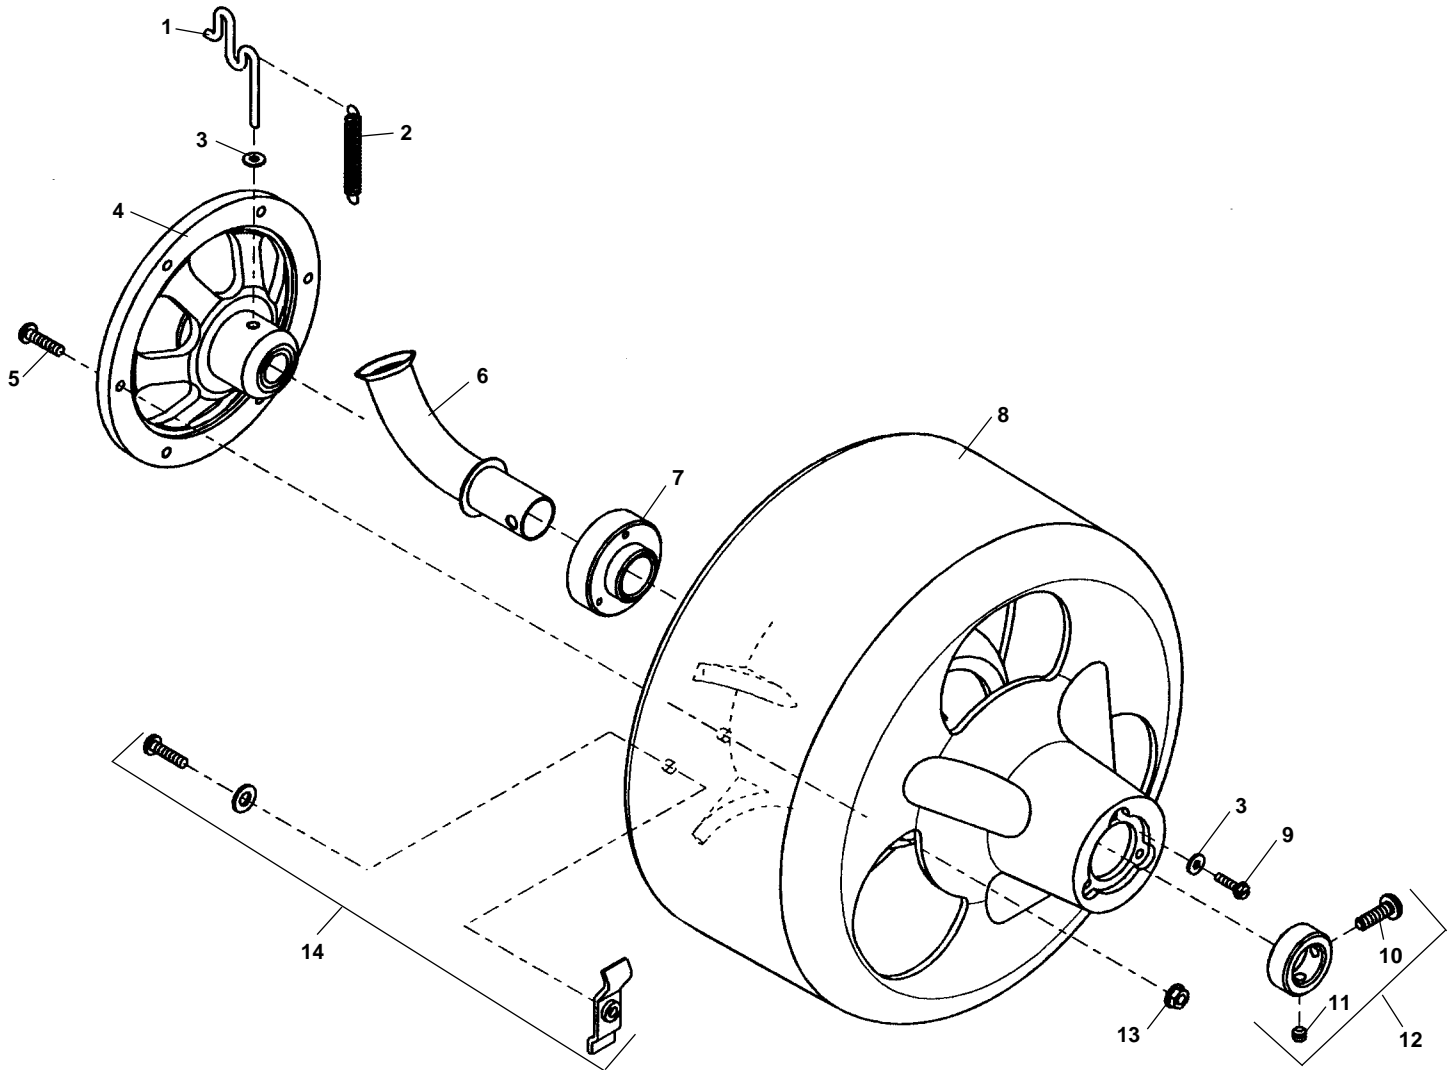

Drum Assembly

**NOTE: Order parts by Catalog Number Only.
DO NOT order by Reference Number.**

Ref. No.	Catalog No.	Description	Ref. No.	Catalog No.	Description
—	37787	Drum Assembly	8	37892	Drum
1	44872	Drum Retainer	9	37907	Slotted Hex Screw #10 x 3/4" (3)
2	37882	Retainer Spring	10	39582	Set Screw 5/16" - 18 x 1"
3	45365	#10 Flat Washer (4)	11	46080	Set Screw CP 5/16" - 18 x 1/2"
4	37927	Drum Hub	12	37912	Set Collar Assembly
5	37932	Cinch Stud 1/4" - 20 x 1" (6)	13	47297	Flange Nut 1/4" - 20 (6)
6	37922	Guide Tube	14	50207	Cable Clamp Assembly
7	37917	Sleeve Bushing			