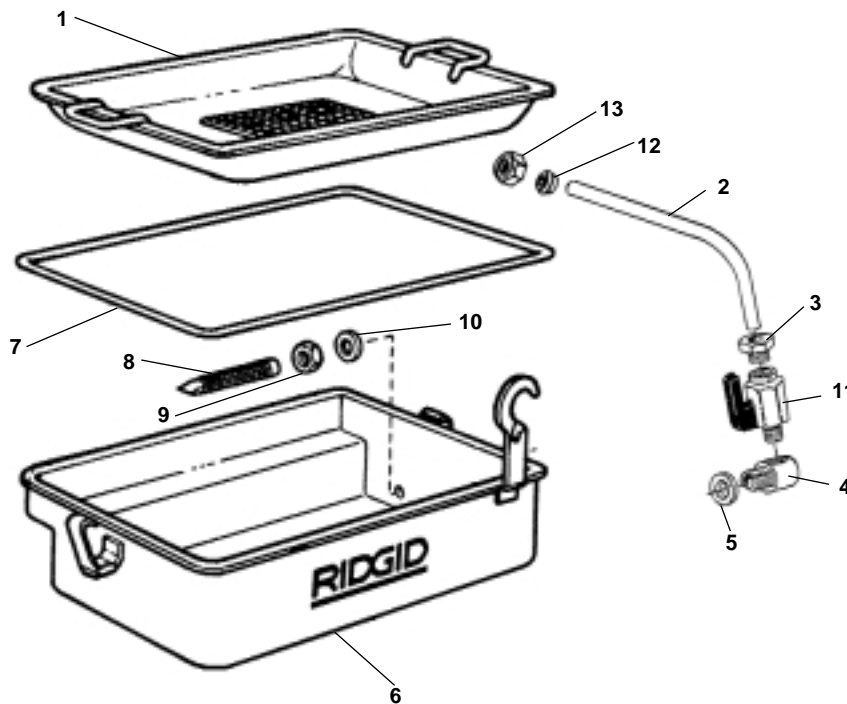

**No. 309 Oil Spout (300A Power Drive)**

**309**  
**330**  
**331**

**NOTE: Order parts by Catalog Number only. DO NOT order by Reference Number.**

Ref. No.	Catalog No.	Description
—	97090	309 Oil Spout
1	97110	Spout Bracket Assembly
2	97095	Oil Spout
3	41690	Handle
4	41715	Spout Washer
5	97100	Handle Adapter
6	97195	Hose
7	97105	Hose Adapter

**No. 330 Oil Pan (300A Power Drive)**

Ref. No.	Catalog No.	Description
—	97245	330 Oil Pan and Chip Tray
1	96925	Chip Pan Assembly
2	19946	300 Oil Line
3	96930	Union
4	41705	Coupling
5	41780	Washer
6	96920	Oil Pan Assembly
7	96905	Gasket
8	41765	Strainer
9	40640	Hex Jam Nut
10	41790	Washer
11	19936	Valve (Europe)
—	26846	Bolt (Europe) (Not Shown)
12	19966	Ferrule
13	19956	Nut

**No. 331 Oil Pan Support Tray**  
**Catalog No. 97250**  
**(300A Power Drive)**