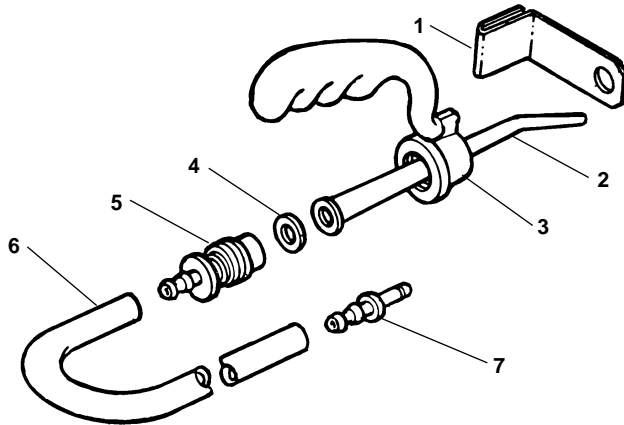

**No. 309 Oil Spout (300A Power Drive)**

**309**  
**330**  
**331**

**NOTE: Order parts by Catalog Number only. DO NOT order by Reference Number.**

Ref. No.	Catalog No.	Description
—	97090	309 Oil Spout
1	97110	Spout Bracket Assembly
2	97095	Oil Spout
3	41690	Handle
4	41715	Spout Washer
5	97100	Handle Adapter
6	97195	Hose
7	97105	Hose Adapter

**No. 330 Oil Pan (300A Power Drive)**

Ref. No.	Catalog No.	Description
—	97245	330 Oil Pan and Chip Tray
1	96925	Chip Pan Assembly
2	19946	300 Oil Line
3	96930	Union
4	41705	Coupling
5	41780	Washer
6	96920	Oil Pan Assembly
7	96905	Gasket
8	41765	Strainer
9	40640	Hex Jam Nut
10	41790	Washer
11	19936	Valve (Europe)
—	26846	Bolt (Europe) (Not Shown)
12	19966	Ferrule
13	19956	Nut

**No. 331 Oil Pan Support Tray**  
**Catalog No. 97250**  
**(300A Power Drive)**