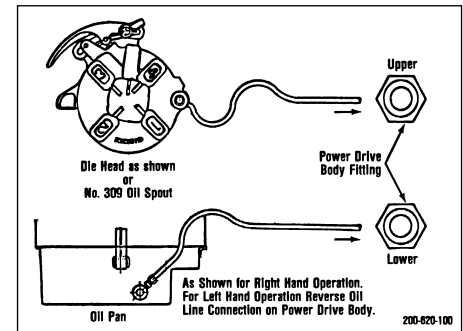

**No. 309 Oil Spout (300A Power Drive)**

**309**  
**330**  
**331**

**NOTE: Order parts by Catalog Number only. DO NOT order by Reference Number.**

Ref. No.	Catalog No.	Description
—	97090	309 Oil Spout
1	97110	Spout Bracket Assembly
2	97095	Oil Spout
3	41690	Handle
4	41715	Spout Washer
5	97100	Handle Adapter
6	97195	Hose
7	97105	Hose Adapter

**No. 330 Oil Pan (300A Power Drive)**

Ref. No.	Catalog No.	Description
—	97245	330 Oil Pan and Chip Tray
1	96925	Chip Pan Assembly
2	19946	300 Oil Line
3	96930	Union
4	41705	Coupling
5	41780	Washer
6	96920	Oil Pan Assembly
7	96905	Gasket
8	41765	Strainer
9	40640	Hex Jam Nut
10	41790	Washer
11	19936	Valve (Europe)
—	26846	Bolt (Europe) (Not Shown)
12	19966	Ferrule
13	19956	Nut