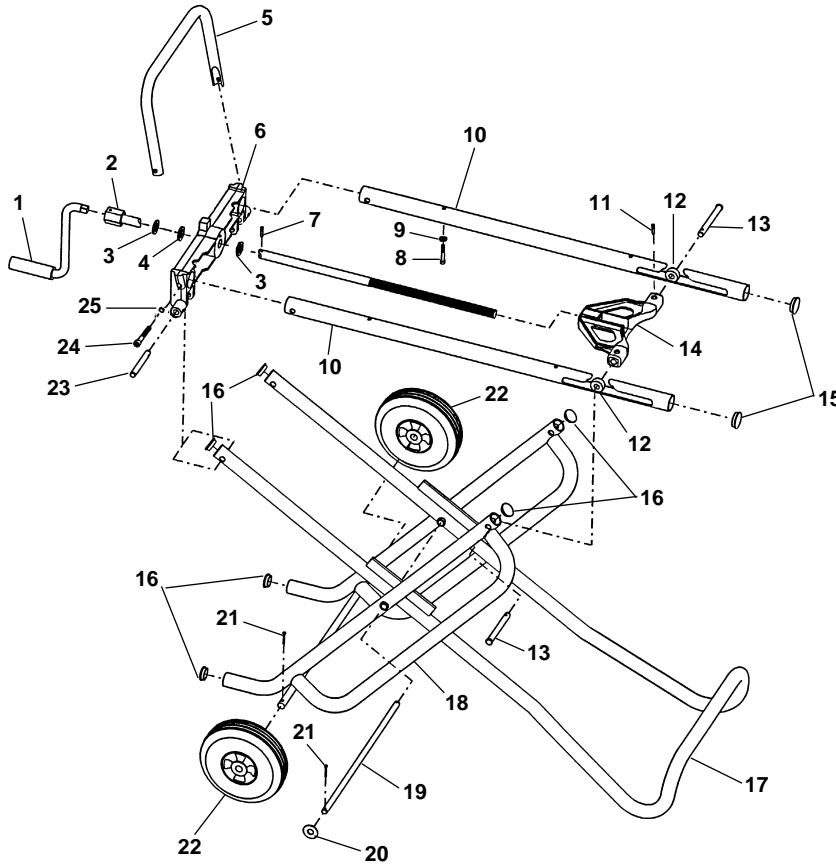

1406 Folding Wheel Stand

**NOTE: Order parts by Catalog Number only.
DO NOT order by Reference Number.**

Ref. No.	Catalog No.	Description
—	20105	1406 Folding Wheel Stand
1	51777	Crank Handle
2	51782	Screw Shaft
3	54312	Flat Washer (2)
4	36347	Nylon Bearing
5	36352	Rear Handle
6	45337	Brace
7	54300	Roll Pin 1/4" x 1 1/2"
8	46775	Screw 1/4" - 20 x 1 3/4" (4)
9	26947	Flat Washer 1/4" (4)
10	36367	Mounting Rail (2)
11	83325	Roll Pin 3/16" x 1 3/8" (2)
12	36377	Roller (2)
13	36382	Yoke Pin (2)
14	51787	Traverse Yoke
15	36312	Mounting Rail Cap (2)
16	36417	Pivot Assembly Cap (4)
17	51792	Leg Handle
18	51797	Pivot Assembly
19	36412	Pivot Shaft
20	83420	Flat Washer 1/2" (2)
21	47030	Cotter Pin 1/8 x 1" (4)
22	93325	Wheel (2)
23	45342	Groove Pin (2)
24	80045	Hex Bolt 3/8" - 16 x 3 1/4" (2)
25	41582	Washer-Int. Tooth (2)
26	35882	1460 Oil Pan Cover
27	36447	Tubing
28	36442	Elbow Fitting