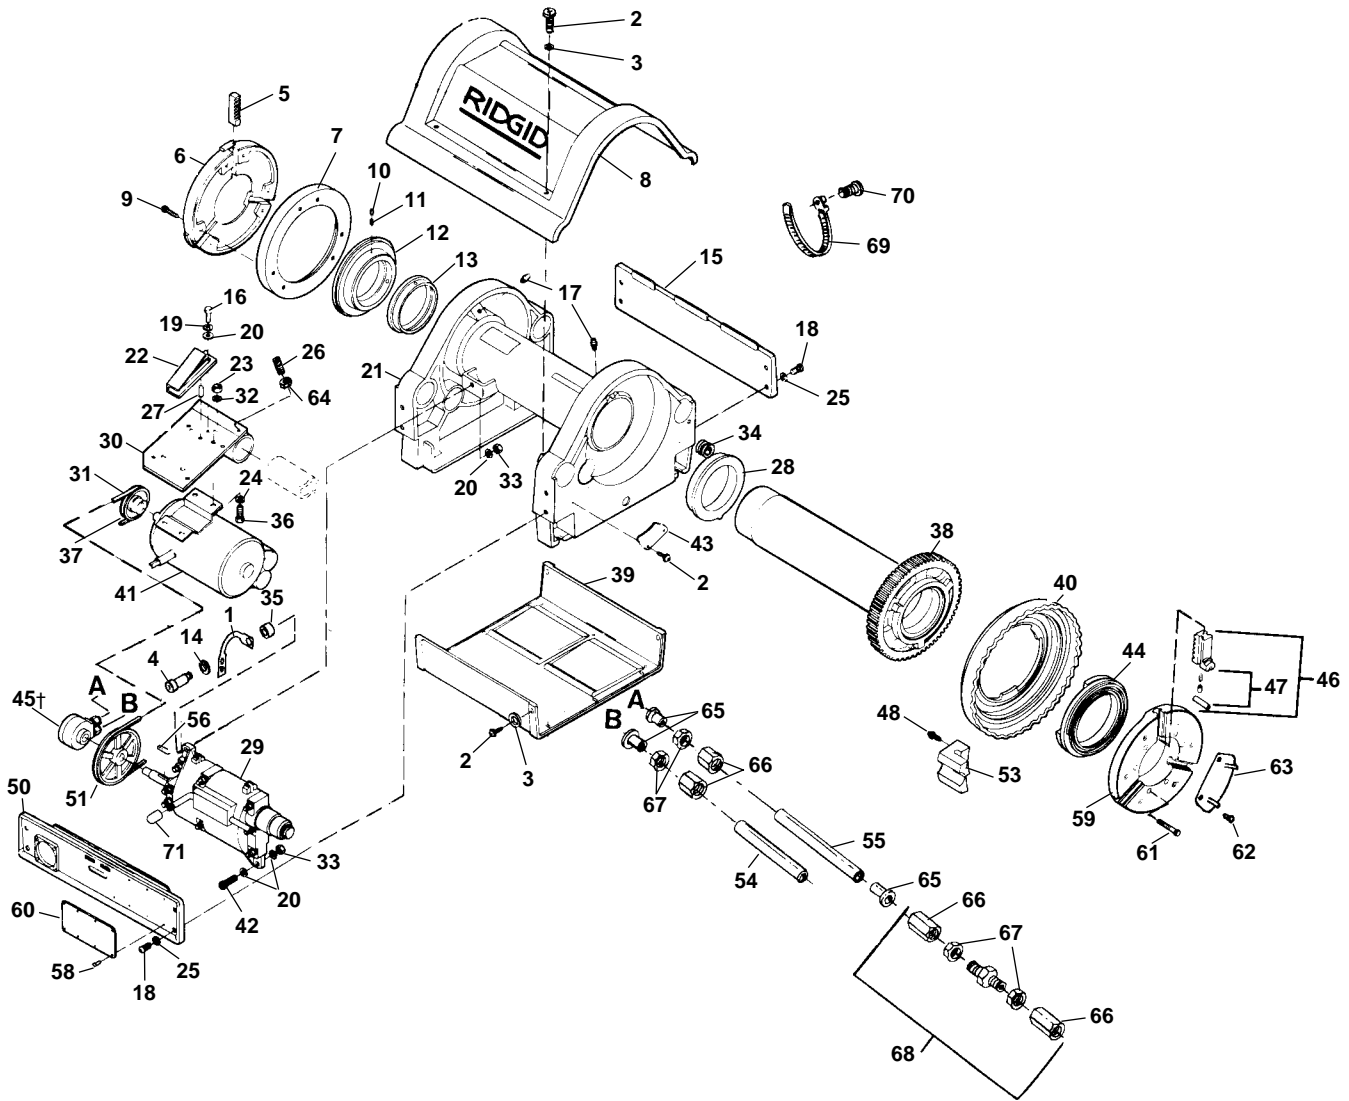

Main Drive Components

**NOTE: Order parts by Catalog Number only.
DO NOT order by Reference Number.**

Ref. No.	Catalog No.	Description	Ref. No.	Catalog No.	Description	Ref. No.	Catalog No.	Description
1	33622	Pump Bracket	25	40930	Lock Washer 3/8" (8)	45†	27307	Oil Pump
2	41597	Screw (12)	26	88265	Set Screw 3/16" - 16 x 1"	46	40087	Chuck Jaw Set
3	41592	Washer (10)	27	88230	Roll Pin 1/4" x 3/16"	47	26242	Jaw Insert Set
4	33627	Screw	28	26767	Front Bearing	26247	26247	Jaw Insert Set F/Coated Pipe
5	32412	Centering Jaw Set	29	26362	Gear Box Assy.	48	27067	Self-Tapping Screw (2 Req. f/G.S.)
6	26537	Centering Head	30	27062	Motor Bracket	50	59722	Front Side Plate
7	26542	Back Plate	31	26832	V-Belt	51	26852	Gear Box Pulley
8	26477	Top Cover	32	40770	Lock Washer 5/16" (4)	53	26507	Pinch Point Boss (2 Req. f/G.S.)
	46867	Die Head Decal (Not Shown)	33	27517	Lock Nut 5/16" - 18	54	27007	Inlet Hose
9	40910	Screw 1/4" - 20 x 3/4" (6)	34	47080	Grommet	55	26822	Output Hose
10	45300	Set Screw 5/16" - 24 x 1/4" (3)	35	33617	Spacer	56	27002	Key
11	45265	Set Screw 5/16" - 24 x 1/2" (3)	36	85910	Bolt 5/16" - 18 x 1 1/4"	58	85920	Rivets (8)
12	32407	Scroll	37	26857	Motor Pulley (60 Hz)	59	26332	Chuck Cap
13	26352	Rear Bearing		27082	Motor Pulley (50 Hz)	60	88690	Safety Plate
14	26307	Washer	38	26347	Drive Gear/Spindle Assy.	61	26522	Screw 5/16" - 24 x 2 1/4" (6)
15	26487	Rear Side Plate	39	26482	Bottom Cover	62	27242	Screw 10 - 32 (6)
16	32145	Screw 1/4" - 20 x 1/2"	40	26337	Handwheel	63	33612	Set of 3 Cover Plates
17	46860	Grease Fitting (2)	41	26237	Motor w/Capacitor 120V, 60 Hz	64	83545	Jam Nut 3/8" - 16
18	26997	Screw 3/8" - 16 x 3/4" (8)		27287	Motor w/Capacitor 110V, 50 Hz	65	35117	Tube Insert (3)
19	44740	Lock Washer 1/4"		26232	Motor w/Capacitor 240V, 60 Hz	66	40602	Compression Nut
20	96740	Washer 5/16"		27282	Motor w/Capacitor 220/240V, 50 Hz	67	40607	Ferrule
21	26357	Base		28052	Motor w/Capacitor 220V, 50 Hz GS	68	26972	Union
22	26492	Belt Tensioner	42	27037	Shoulder Bolt	69	43552	Tie Down Strap
23	96730	Nut 5/16" - 18 (4)	43	27012	Pinion Guard	70	45275	Screw 10 - 24 x 1/2"
24	27402	Washer 5/16" (4)	44	26517	Scroll	71	27032	Shifter Knob