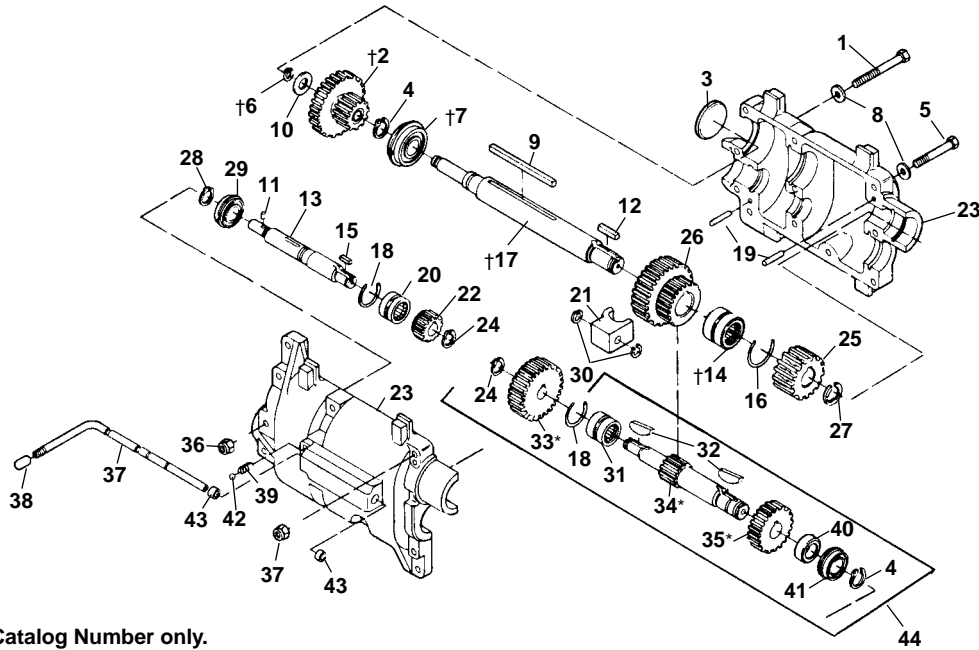

Gear Box

**NOTE: Order parts by Catalog Number only.
DO NOT order by Reference Number.**

Ref. No.	Catalog No.	Description	Ref. No.	Catalog No.	Description	Ref. No.	Catalog No.	Description
—	26362	Gear Box Assembly	16	26922	Wire Ring	32	33982	Woodruff Key (2)
1	27102	Screw 5/16" - 18 x 3 1/4" (2)	†17	26382	Output Shaft	33*	33992	1st Gear Constant Speed
†2	26702	Fixed Gear Cluster Assembly	18	26917	Wire Ring (2)	34*	33987	Constant Speed Shaft
3	26667	Freeze Plug	19	26662	Dowel Pin (2)	†35*	33997	Large Constant Speed Gear
4	26412	Snap Ring (2)	20	26367	Front Input Bearing	36	75110	Stop Nut 5/16" - 18 (11)
5	27107	Screw 5/16" - 18 x 2 1/2" (9)	21	26437	Shifting Fork	37	26442	Shift Slide
†6	27117	Snap Ring	22	26377	1st Input Gear	38	27032	Shifter Knob
†7	26417	Rear Output Bearing	23	26647	Gear Box	39	26692	Shifter Detente Spring
8	96740	Washer 5/16" (11)	24	26677	Snap Ring	40	26452	Spacer
9	26552	Shift Cluster Key	†25	26432	Output Pinion Gear	41	26407	Front Constant Speed Bearing
10	26672	Thrust Washer	26	26422	Cluster Shift Gear	42	46925	Steel Ball
11	26907	Spiral Pin	27	26557	Snap Ring	43	26447	Shift Slide Sleeve Bearing
12	26457	Output Pinion Key	28	44430	Retaining Ring	26707	26707	Grease (1 lb. can)
13	26902	Input Shaft Assembly	†29	26372	Input Rear Bearing	44	28047	Constant Speed Assembly
†14	26427	Front Output Bearing	30	34245	Rings Set of 5			
15	26657	Input Pinion Key	31	26397	Rear Bearing			

†See Service Notes

*When replacing early style parts, using square keys, a complete shaft assembly (Ref. No. 44) should be used.