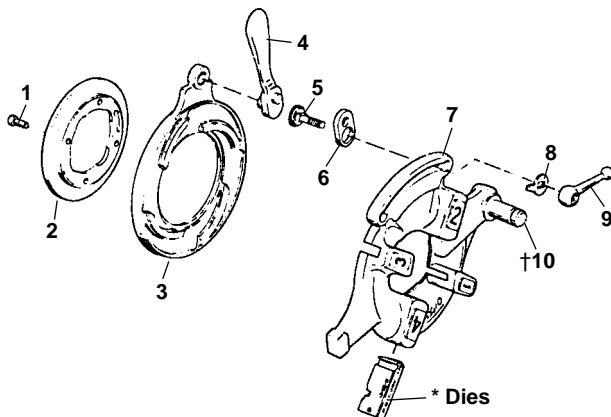

†See Service Notes

\*When replacing early style parts, using square keys, a complete shaft assembly (Ref. No. 44) should be used.

**Nos. 541, 542, 713 & 913  
Quick-Opening  
Die Heads**

Ref. No.	Catalog No.	Description
—	26162	541 Quick-Opening Bolt Die Head 1/4" - 1"
—	26167	542 Quick-Opening Bolt Die Head 1 1/8" - 2"
—	26142	713 Quick-Opening Die Head (NPT) 1/4" - 2"
—	26147	913 Quick-Opening Die Head (BSPT) 1/4" - 2"
1	32205	Screw 1/4" - 20 x 5/8" (4)
2	23292	Retaining Ring L.H. (713, 913)
	46620	Retaining Ring (541)
	46625	Retaining Ring (542)
3	43360	Cam Plate L.H. (713, 913)
	43405	Cam Plate (541)
	43410	Cam Plate (542)
4	46520	Throw-out Lever (713, 913)
	46555	Throw-out Lever (541, 542)
5	39860	Lock Screw (713, 913)
	39955	Lock Screw (541, 542)
6	39950	Link
7	26897	Head w/Post & Latch Assembly (913)
	26982	Head w/Post (541)
	26987	Head w/Post (542)
	27267	Head w/Post & Latch Assembly (713)
8	39460	Lever Washer
9	39970	Clamp Lever
†10	59827	Post