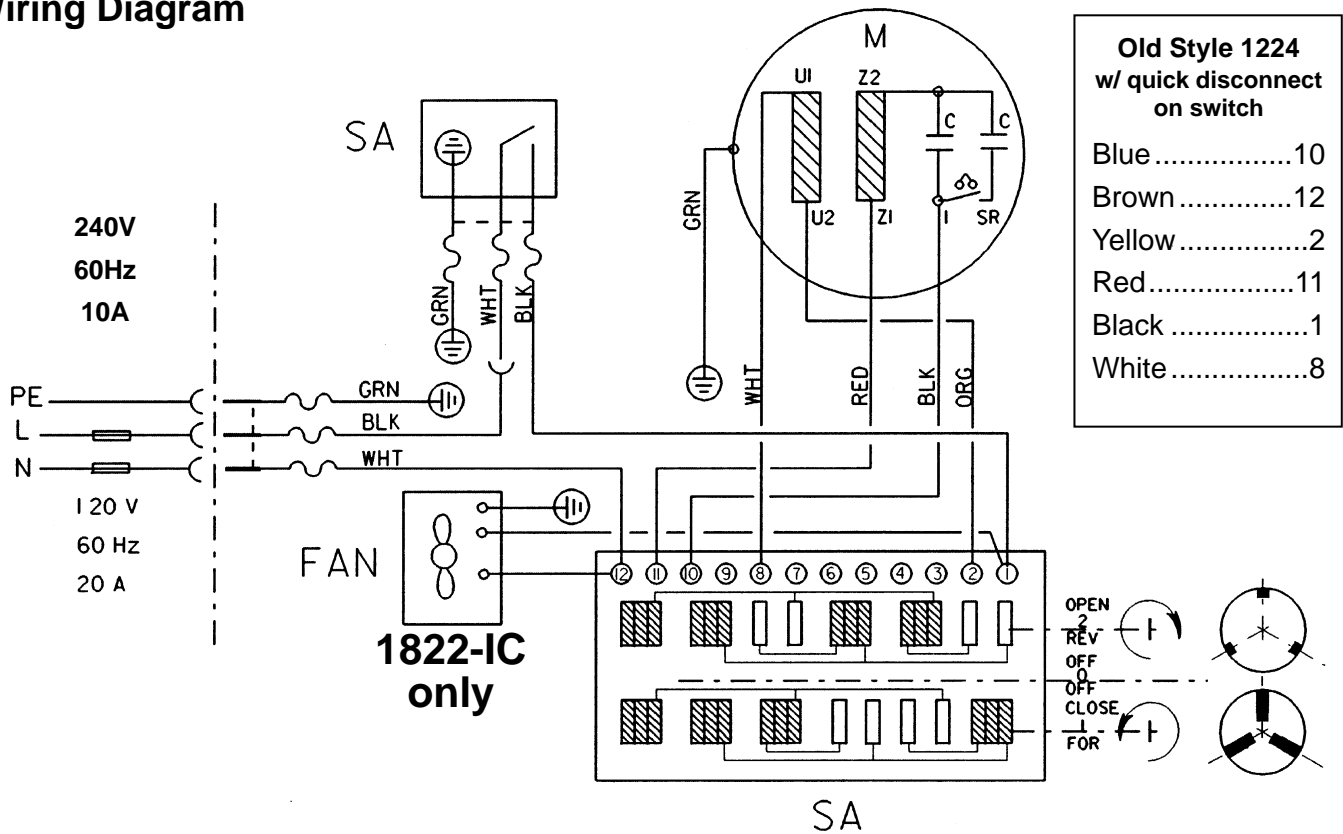

**60 Hz Electrical Components**

**NOTE: Order parts by Catalog Number only. DO NOT order by Reference Number.**

Ref. No.	Catalog No.	Description
1	46740	Power Cord
	46410	Power Cord
2	68885	Strain Relief (2)
3	41597	Self Tapping Screw (4)
4	27162	Strain Relief Bracket
5	56407	Quick Disconnect Set
6	45420	Ground Screw
7	36222	Wire Terminal
8	36642	B-294 Foot Switch
9	26997	Screw 3/8" - 16 x 3/4" (8)
10	40930	Lock Washer 3/8" (8)
11	59722	Front Side Plate
12†	59757	Switch Assembly
13	59727	Switch Screws (4)
14	59712	Switch Plate
15	59702	Switch Knob
16	26237	Motor 120V 60 Hz
	26232	Motor 240V 60 Hz

**1224 & 1822-I Replacement Switch Wiring Diagram**

**Old Style 1224 w/ quick disconnect on switch**

Blue .....10  
 Brown .....12  
 Yellow .....2  
 Red .....11  
 Black .....1  
 White .....8