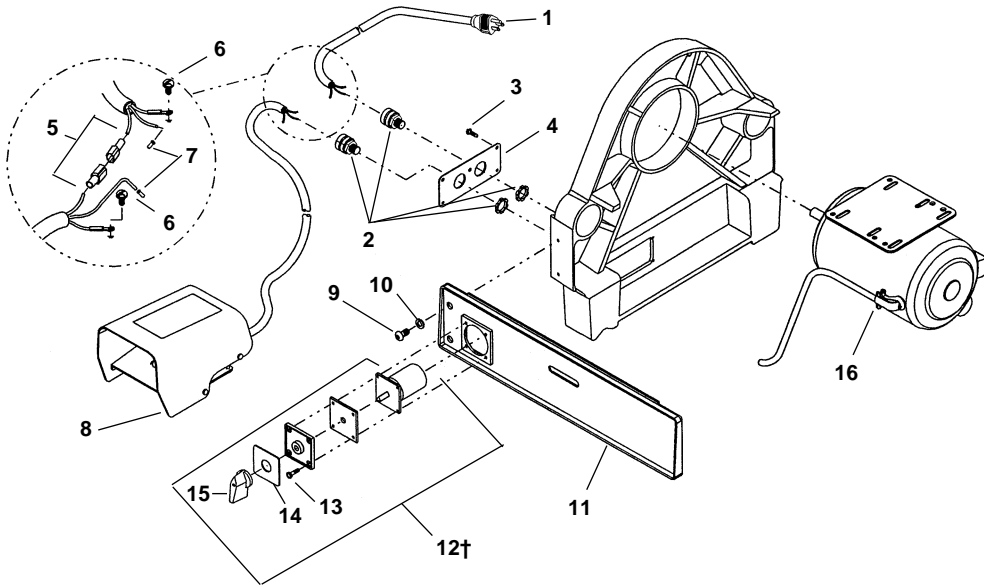

**60 Hz Electrical Components**

**NOTE: Order parts by Catalog Number only. DO NOT order by Reference Number.**

Ref. No.	Catalog No.	Description
1	46740	Power Cord
	46410	Power Cord
2	68885	Strain Relief (2)
3	41597	Self Tapping Screw (4)
4	27162	Strain Relief Bracket
5	56407	Quick Disconnect Set
6	45420	Ground Screw
7	36222	Wire Terminal
8	36642	B-294 Foot Switch
9	26997	Screw 3/8" - 16 x 3/4" (8)
10	40930	Lock Washer 3/8" (8)
11	59722	Front Side Plate
12†	59757	Switch Assembly
13	59727	Switch Screws (4)
14	59712	Switch Plate
15	59702	Switch Knob
16	26237	Motor 120V 60 Hz
	26232	Motor 240V 60 Hz

**1224 & 1822-I Replacement Switch Wiring Diagram**

**Old Style 1224 w/ quick disconnect on switch**

Blue .....10  
 Brown .....12  
 Yellow .....2  
 Red .....11  
 Black .....1  
 White .....8