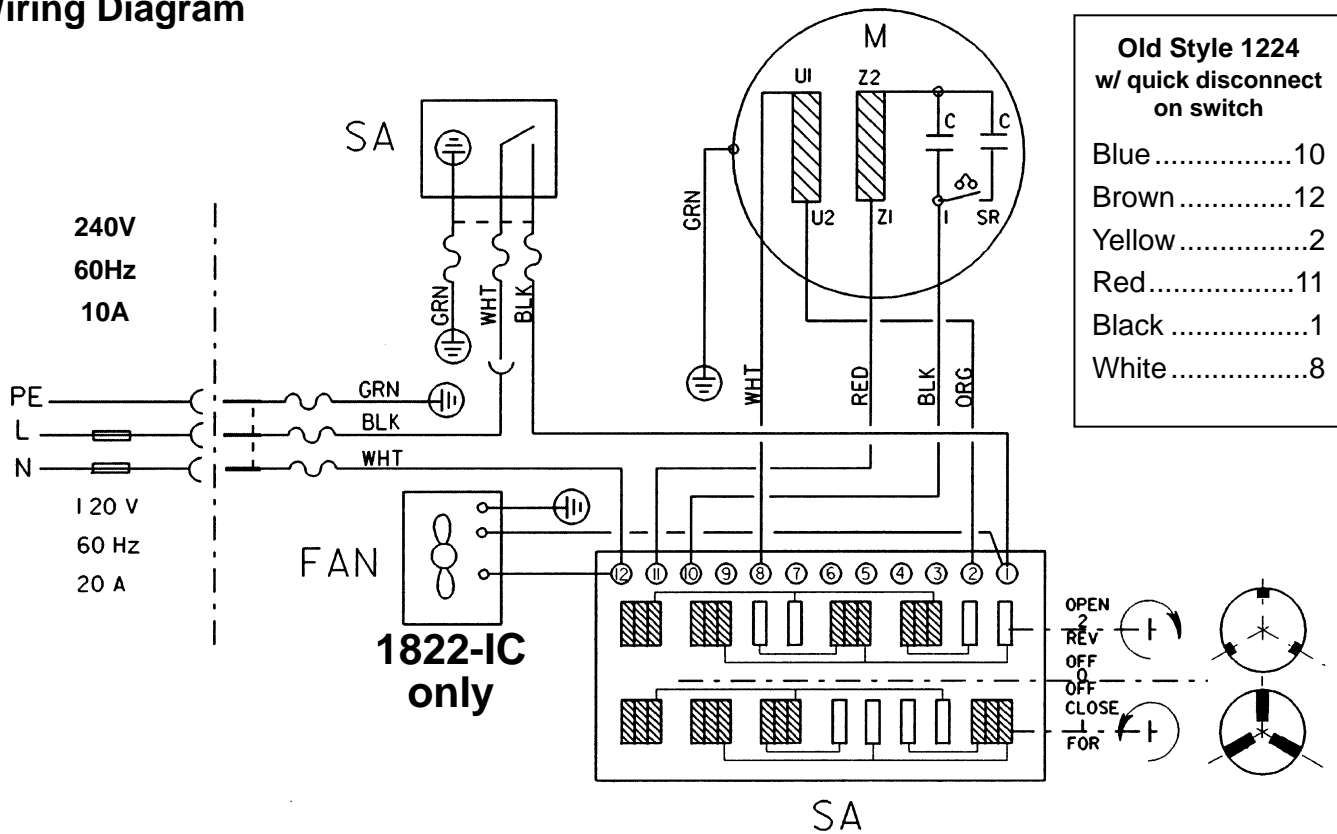

**60 Hz Electrical Components**

**NOTE: Order parts by Catalog Number only. DO NOT order by Reference Number.**

Ref. No.	Catalog No.	Description
1	46740	Power Cord
	46410	Power Cord
2	68885	Strain Relief (2)
3	41597	Self Tapping Screw (4)
4	27162	Strain Relief Bracket
5	56407	Quick Disconnect Set
6	45420	Ground Screw
7	36222	Wire Terminal
8	36642	B-294 Foot Switch
9	26997	Screw 3/8" - 16 x 3/4" (8)
10	40930	Lock Washer 3/8" (8)
11	59722	Front Side Plate
12†	59757	Switch Assembly
13	59727	Switch Screws (4)
14	59712	Switch Plate
15	59702	Switch Knob
16	26237	Motor 120V 60 Hz
	26232	Motor 240V 60 Hz

**1224 & 1822-I Replacement Switch Wiring Diagram**

**Old Style 1224 w/ quick disconnect on switch**

Blue .....10  
 Brown .....12  
 Yellow .....2  
 Red .....11  
 Black .....1  
 White .....8